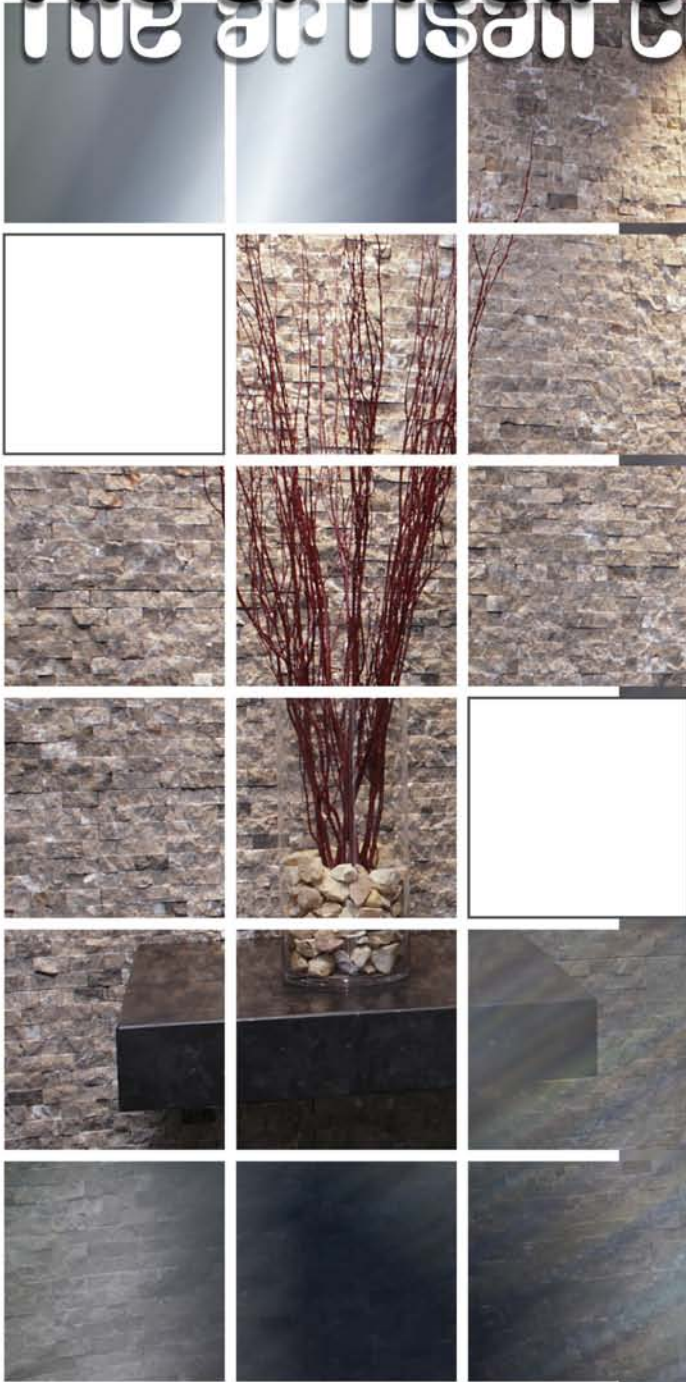

The artisan collection

mosaic split face

**Marron Imperial
AC/OTM/436SFSB**

**Marron Imperial
AC/OTM/436SFMB**

**Carrara
AC/OTM/10SFSB**

**Carrara
AC/OTM/10SFMB**

**Gold Beige
AC/OTM/501SFSB**

**Gold Beige
AC/OTM/501SFMB**

**Marigold Onyx
AC/OTM/470SFSB**

**Marigold Onyx
AC/OTM/470SFMB**

www.oregontileandmarble.com

Color may vary from this printed sheet. See available stock prior to purchase.

**OREGON
TILE &
MARBLE®**

MEDFORD
3531 Avion Dr.
Medford, Or 97504
541-776-5020