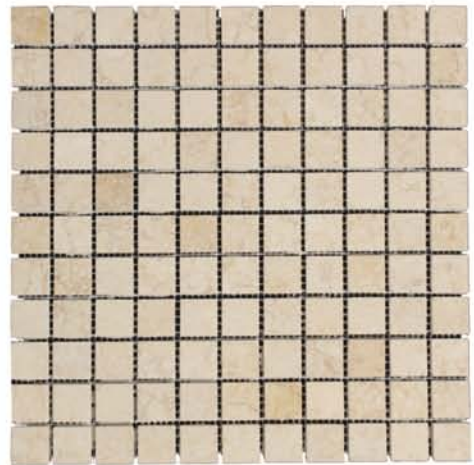

**Marigold Onyx 3x6**  
Polished finish -AC/OTM/470-36

**Marigold Onyx 1x2**  
Polished finish -AC/OTM/470-12

**Marigold Onyx Elevation ( high & low)**  
Polished finish -AC/OTM/470-ELEV

**Marigold Onyx 2 x 12 Chair Rail**  
Polished finish -AC/OTM/470-CR

**Marigold Onyx 3/4 x 12 Pencil Molding**  
Polished finish -AC/OTM/470-PM

**Gold Beige 5/8 x 5/8**  
Polished finish -AC/OTM/501-58

**Gold Beige 1x1**  
Polished finish -AC/OTM/501-11

**Gold Beige 4x4**  
Polished finish -AC/OTM/501-44