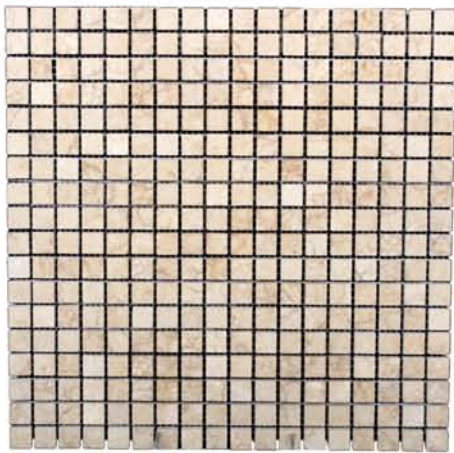

**Marigold Onyx 3x6**  
Polished finish -AC/OTM/470-36

**Marigold Onyx 1x2**  
Polished finish -AC/OTM/470-12

**Marigold Onyx Elevation ( high & low)**  
Polished finish -AC/OTM/470-ELEV

**Marigold Onyx 2 x 12 Chair Rail**  
Polished finish -AC/OTM/470-CR

**Marigold Onyx 3/4 x 12 Pencil Molding**  
Polished finish -AC/OTM/470-PM

**Gold Beige 5/8 x 5/8**  
Polished finish -AC/OTM/501-58

**Gold Beige 1x1**  
Polished finish -AC/OTM/501-11

**Gold Beige 4x4**  
Polished finish -AC/OTM/501-44