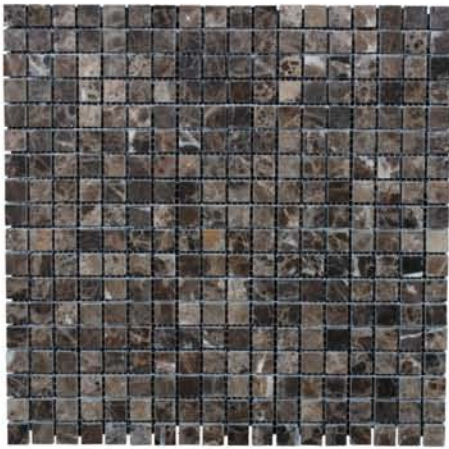

Carrara Elevation (high & low)
Polished finish -AC/OTM/10-ELEV

Carrara 2 x 12 Chair Rail
Polished finish -AC/OTM/10-CR

Carrara 3/4 x 12 Pencil Molding
Polished finish -AC/OTM/10-PM

Marron Imperial 5/8 x 5/8
Polished finish -AC/OTM/436-58

Marron Imperial 4x4
Polished finish -AC/OTM/436-44

Marron Imperial 3x6
Polished finish -AC/OTM/436-36

Marron Imperial 4x4
Polished finish -AC/OTM/436-44

Marron Imperial 2 x 12 Chair Rail
Polished finish -AC/OTM/436-CR

Marron Imperial 3/4 x 12 Pencil Molding
Polished finish -AC/OTM/436-PM

Marron Imperial Elevation (high & low)
Polished finish -AC/OTM/436-ELEV

Color may vary from this printed sheet. See available stock prior to purchase.