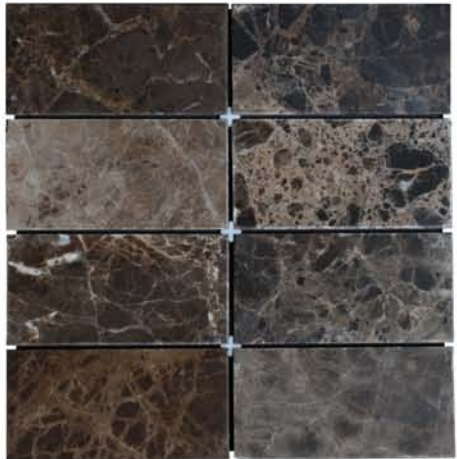

Carrara Elevation (high & low)
Polished finish -AC/OTM/10-ELEV

Carrara 2 x 12 Chair Rail
Polished finish -AC/OTM/10-CR

Carrara 3/4 x 12 Pencil Molding
Polished finish -AC/OTM/10-PM

Marron Imperial 5/8 x 5/8
Polished finish -AC/OTM/436-58

Marron Imperial 4x4
Polished finish -AC/OTM/436-44

Marron Imperial 3x6
Polished finish -AC/OTM/436-36

Marron Imperial 4x4
Polished finish -AC/OTM/436-44

Marron Imperial 2 x 12 Chair Rail
Polished finish -AC/OTM/436-CR

Marron Imperial 3/4 x 12 Pencil Molding
Polished finish -AC/OTM/436-PM

Marron Imperial Elevation (high & low)
Polished finish -AC/OTM/436-ELEV

Color may vary from this printed sheet. See available stock prior to purchase.