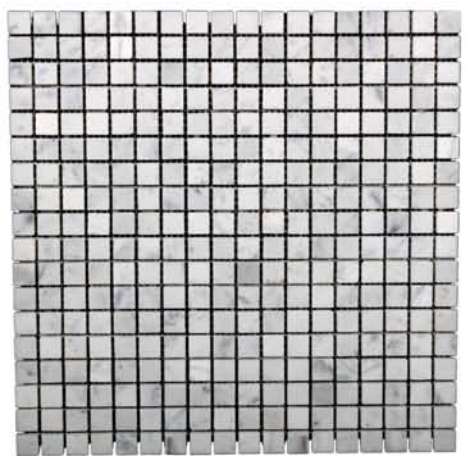

The arTisan collection

THE arTISAN COLLECTION

stone mosaics

Carrara 5/8 x 5/8
Polished finish -AC/OTM/10-58

Carrara 4x4
Polished finish -AC/OTM/10-44

Carrara 1x2
Polished finish -AC/OTM/10-12

Carrara 3x6
Polished finish -AC/OTM/10-36

Carrara Elevation (high & low)
Polished finish -AC/OTM/10-ELEV

Carrara 2 x 12 Chair Rail
Polished finish -AC/OTM/10-CR

Carrara 3/4 x 12 Pencil Molding
Polished finish -AC/OTM/10-PM

Marron Imperial 5/8 x 5/8
Polished finish -AC/OTM/436-58