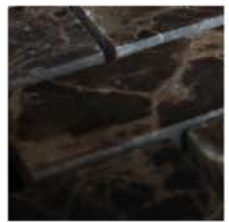

PORTLAND
1845 SE 3rd Ave.,
Portland, OR 97214
503-231-0058

SEATTLE
5930 Sixth Ave. S,
Seattle, WA 98108
206-762-1858

MEDFORD
3531 Avion Dr.
Medford, Or 97504
541-776-5020

BOISE
12376 W Executive Dr.
Boise ID 83713
208-855-2822