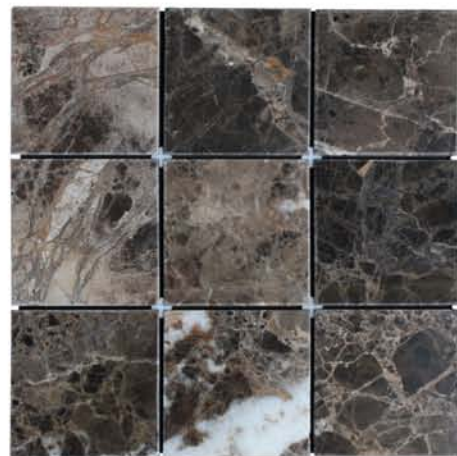

Carrara Elevation (high & low)
Polished finish -AC/OTM/10-ELEV

Carrara 2 x 12 Chair Rail
Polished finish -AC/OTM/10-CR

Carrara 3/4 x 12 Pencil Molding
Polished finish -AC/OTM/10-PM

Marron Imperial 5/8 x 5/8
Polished finish -AC/OTM/436-58

Marron Imperial 4x4
Polished finish -AC/OTM/436-44

Marron Imperial 3x6
Polished finish -AC/OTM/436-36

Marron Imperial 4x4
Polished finish -AC/OTM/436-44

Marron Imperial 2 x 12 Chair Rail
Polished finish -AC/OTM/436-CR

Marron Imperial 3/4 x 12 Pencil Molding
Polished finish -AC/OTM/436-PM

Marron Imperial Elevation (high & low)
Polished finish -AC/OTM/436-ELEV

Color may vary from this printed sheet. See available stock prior to purchase.