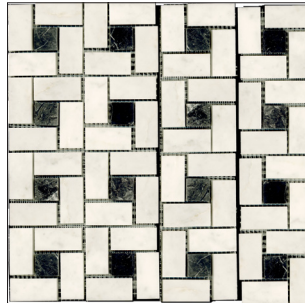

CLASSICO

SERIES

(15A)

SPIRAL PATTERN HONED

Classic spiral pattern consisting of approximate 1" x 2" honed pieces with 1" dots mounted on square foot sheets. The sheets can also be cut to create accent squares or feature strips.

Bianco Carrara with Nero Marquinia
TMCH/SP7

USAGE & INSTALLATION

This series is suitable for floors, walls and counters. Even though this series is honed, it still needs to be sealed and maintained like all natural stone. Please note that Classico, like all honed stone, even when sealed, is subject to etching from even mild acids. (e.g. lemon juice). Expect a wide variation in color.

Calacatta Silver with Napoleon Dots
TMCH/SP9

CALACATTA ORO POLISHED MOLDINGS

The Calacatta Oro is a rare and very sought after marble that is noted for its warm, creamy beige, grey and gold toned veining. Calacatta moldings can be used with Impronta Marmo D wall tile, as well as other tile lines. Even though this series is polished, it still needs to be sealed and maintained like all natural stone. Please note that the moldings, like all stone, even when sealed, are subject to etching from even mild acids, (e.g. lemon juice). Expect a wide range in variation of color.