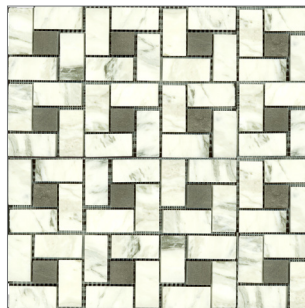

CLASSICO

SERIES

(15A)

SPIRAL PATTERN HONED

Classic spiral pattern consisting of approximate 1" x 2" honed pieces with 1" dots mounted on square foot sheets. The sheets can also be cut to create accent squares or feature strips.

Bianco Carrara with Nero Marquinia
TMCH/SP7

USAGE & INSTALLATION

This series is suitable for floors, walls and counters. Even though this series is honed, it still needs to be sealed and maintained like all natural stone. Please note that Classico, like all honed stone, even when sealed, is subject to etching from even mild acids. (e.g. lemon juice). Expect a wide variation in color.

Calacatta Silver with Napoleon Dots
TMCH/SP9

CALACATTA ORO POLISHED MOLDINGS

The Calacatta Oro is a rare and very sought after marble that is noted for its warm, creamy beige, grey and gold toned veining. Calacatta moldings can be used with Impronta Marmo D wall tile, as well as other tile lines. Even though this series is polished, it still needs to be sealed and maintained like all natural stone. Please note that the moldings, like all stone, even when sealed, are subject to etching from even mild acids, (e.g. lemon juice). Expect a wide range in variation of color.