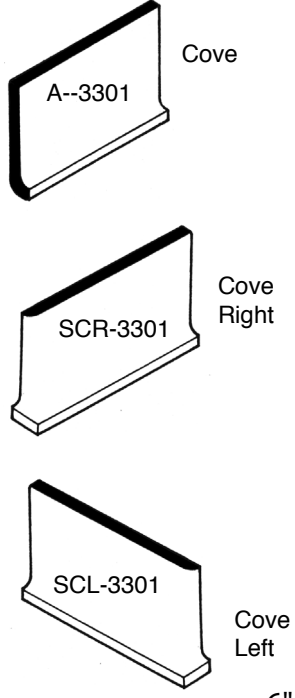

Lanka Trim

SURFACE 4-1/4 X 4-1/4

SURFACE 2 X 6

SURFACE 6 X 6

6" QUARTER ROUND

SURFACE 3 X 6

COVE

6" CAP

4-1/4" RADIUS

6" RADIUS

6" Cap Installation Details

SEATTLE
5930 Sixth Ave. S.
Seattle, WA 98108
206-812-4019

PORTLAND
1845 SE 3rd Ave.,
Portland, OR 97214
503-231-0058

MEDFORD
3531 Avion Dr.
Medford Or. 97504
541-776-5020