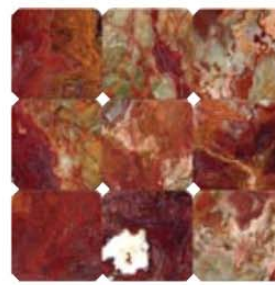

MC/OTM/16DM
Green Onyx Honed (1 x 12)
DOME MOLDING

Green Onyx

Red Onyx

MC/OTM/18-11
Red Onyx Polished

MC/OTM/18T-44
Red Onyx Tumbled

MC/OTM/18RM
Ren Onyx Polished (2 x 12)
RAIL MOLDINGS

MC/OTM/18DM
Red Onyx Honed (1 x 12)
DOME MOLDING